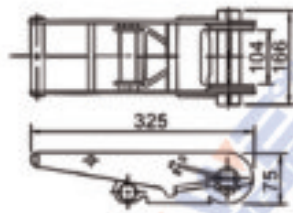

RATCHET BUCKLE AND FITTINGS

ACCESSORIES FOR RATCHET STRAP

4" B.S.10000Kg/7000Kg