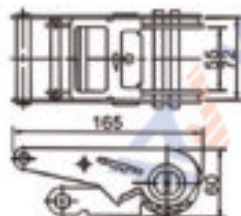

2" B.S.5500Kg