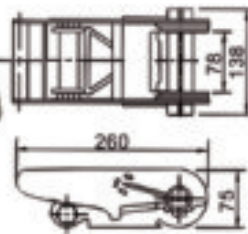

3" B.S.10000Kg