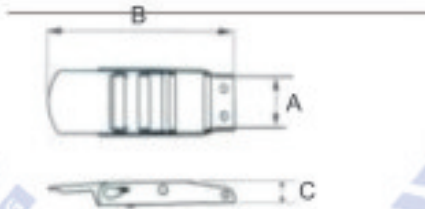

OVER CENTER BUCKLE STRAP

Width	WLL	BS	A	B	C	Length	Color
50 mm	400kg	800kg	57	23	155	≥2m	Any color
50 mm	400kg	800kg	62	25	184	≥2m	Any color
50 mm	400kg	800kg	63	25	165	≥2m	Any color
50 mm	400kg	800kg	55	25	140	≥2m	Any color
50 mm	400kg	800kg	55	25	180	≥2m	Any color