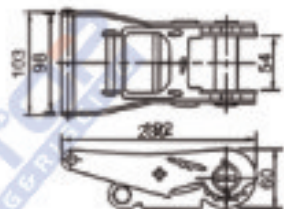

2" B.S.5000Kg