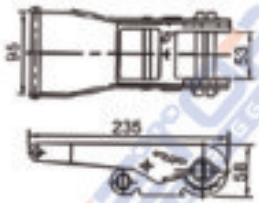

2" B.S.5000Kg